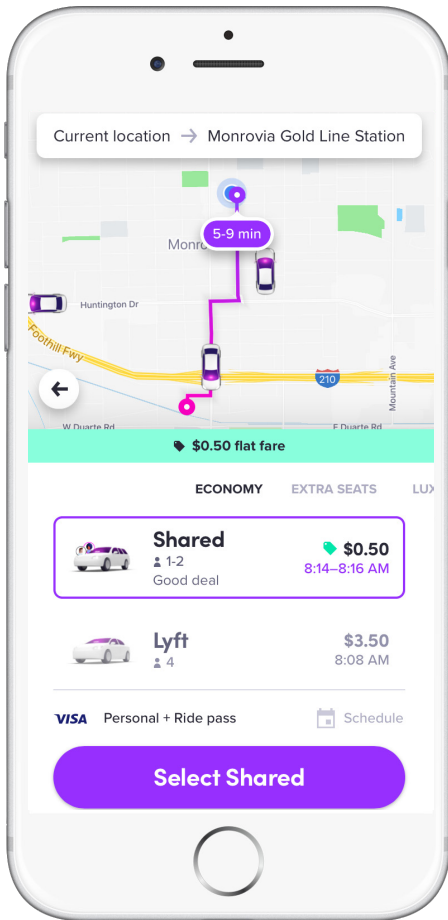

CHANGES TO THE GOMONROVIA SERVICE AREA

BEGINNING APRIL 1

LA County has opted out of participating in the GoMonrovia program. Beginning April 1, the unincorporated areas will be removed from the GoMonrovia service area.

When requesting your Lyft, please be sure that your ride begins and ends within the service area to make sure you receive the discounted price.

If you have any questions, please contact LA County at (626) 458-3964.

TIP: When requesting a Lyft, be sure to look for the blue banner that confirms the GOMONROVIA promo code has been applied and you are receiving the discounted rate.

CURRENT PRICES

CLASSIC RIDE

$3.50

Private ride or for groups up to 4 passengers

No stops before reaching final destination

SHARED RIDE

$1.00

Up to two (2) passengers

Possible stops before reaching final destination

LYFT RIDES

will remain

$0.50

for those traveling to or from Old Town or Station Square